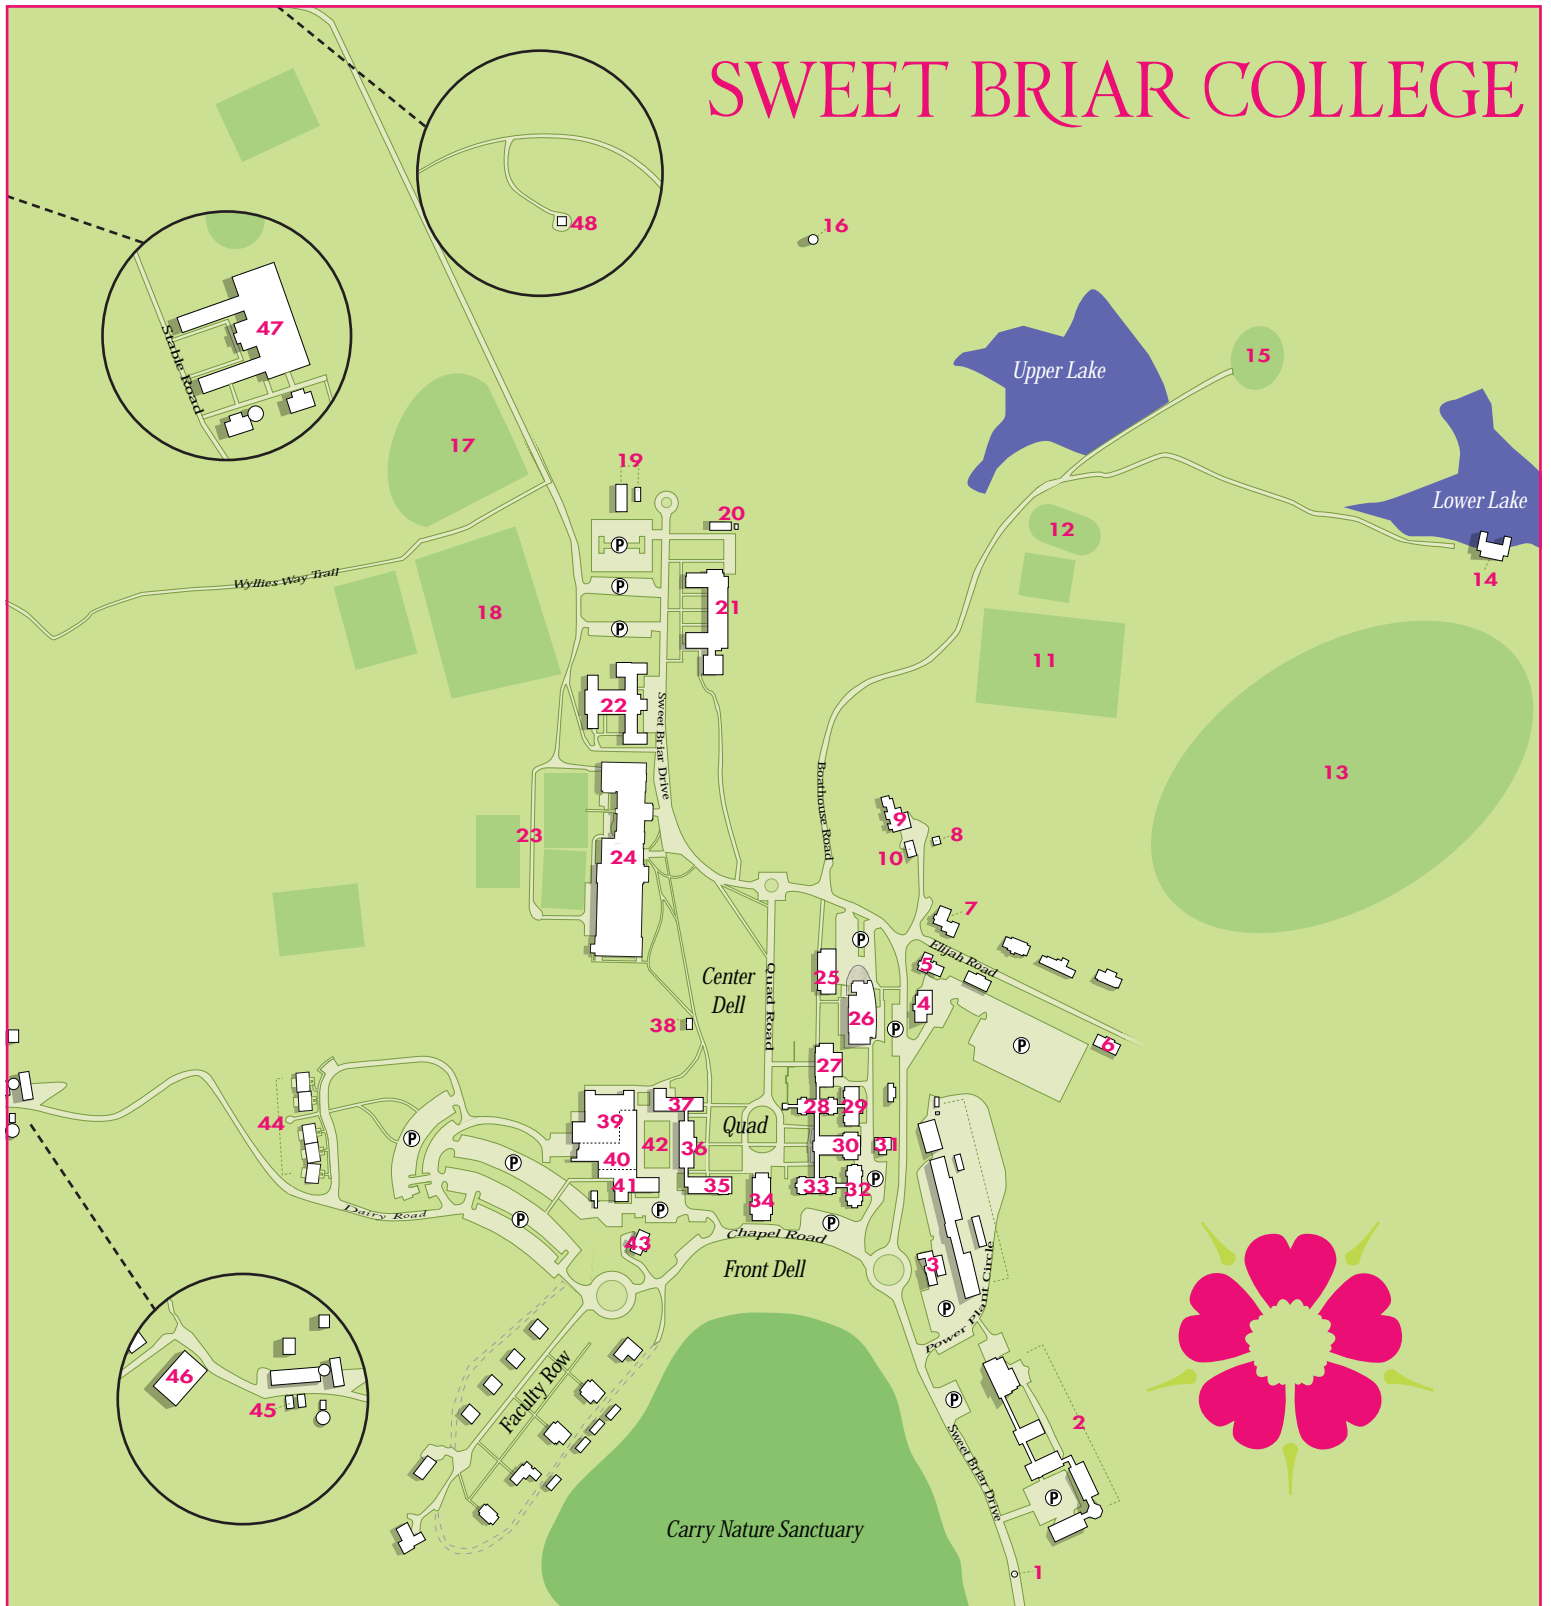

# SWEET BRIAR COLLEGE

- |  |  |   |  |
|--|--|---|--|
| <ul style="list-style-type: none"> <li>1. Gatehouse</li> <li>2. The Elston Inn &amp; The Conference Center (Department of Safety/Information Center, right annex)</li> <li>3. Vixen Den</li> <li>4. Dorothy J. Sales Building (Computer Services, lower level)</li> <li>5. Media, Marketing and Communications</li> <li>6. Campus School</li> <li>7. Boxwood Alumnae House (Office of Alumnae and Development; Sweet Briar Museum, lower level)</li> <li>8. 19th-Century Cabin</li> <li>9. Sweet Briar House (President's Home)</li> <li>10. Mary Clark Rogers Garden Cottage</li> <li>11. Thayer Field (Field Hockey)</li> <li>12. Riding Ring</li> <li>13. Riding Hunt Course</li> </ul> | <ul style="list-style-type: none"> <li>14. Boathouse</li> <li>15. Sweet Briar Plantation Burial Ground</li> <li>16. Weather Station</li> <li>17. Softball Field</li> <li>18. Babcock Fields</li> <li>19. Train Station and Caboose (Environmental Science Center)</li> <li>20. Root Green House</li> <li>21. Guion Science Center (Heuer Auditorium, main level)</li> <li>22. Babcock Fine Arts Center (Murchison Auditorium, Babcock Gallery, main level)</li> <li>23. Keuffel and Rowe Tennis Courts</li> <li>24. Fitness and Athletics Center</li> <li>25. Fletcher Hall (President and Dean's offices, first floor; HR office, lower level)</li> </ul> | <ul style="list-style-type: none"> <li>26. Mary Helen Cochran Library (Academic Resource Center, second level; Smith Computer lab, lower level)</li> <li>27. Benedict Hall (Benedict Gallery, main level lobby; Benedict Computer Lab, lower level)</li> <li>28. Gray Hall</li> <li>29. Carson Residence Hall</li> <li>30. Anne Gary Pannell Center (Pannell Art Gallery, main level)</li> <li>31. Admissions House</li> <li>32. Manson Residence Hall</li> <li>33. Randolph Residence Hall</li> <li>34. Memorial Chapel (JYF and JYS offices, lower level)</li> <li>35. Grammer Residence Hall</li> <li>36. Reid Residence Hall</li> <li>37. Dew Residence Hall</li> </ul> | <ul style="list-style-type: none"> <li>38. Bandstand</li> <li>39. Prothro Hall (Prothro Dining Room, main level; Student Life and Career Services offices and SGA Suite, second floor; Business, Financial Aid and Registrar, third floor)</li> <li>40. Book Shop and Daisy's Café</li> <li>41. Meta Glass Residence Hall</li> <li>42. Student Commons Courtyard (a.k.a. lower quad)</li> <li>43. Harley Health and Wellness Center</li> <li>44. Green Village</li> <li>45. Ceramics Studio</li> <li>46. Studio Arts Barn</li> <li>47. Harriet Howell Rogers Riding Center</li> <li>48. Monument Hill</li> </ul> |
|--|--|---|--|
- P Parking Lots